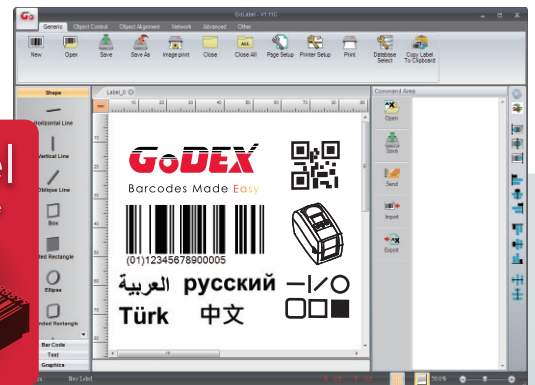

GoDEX LABEL DESIGN SOFTWARE

GoLabel Software / User Friendly

GoLabel is based on a WYSIWYG (what you see is what you get) user interface, makes everything so easy for you to create and print barcode labels. GoLabel is the first-choice label design software that you can't miss it!

Go visit www.godexintl.com and download GoLabel to experience it!